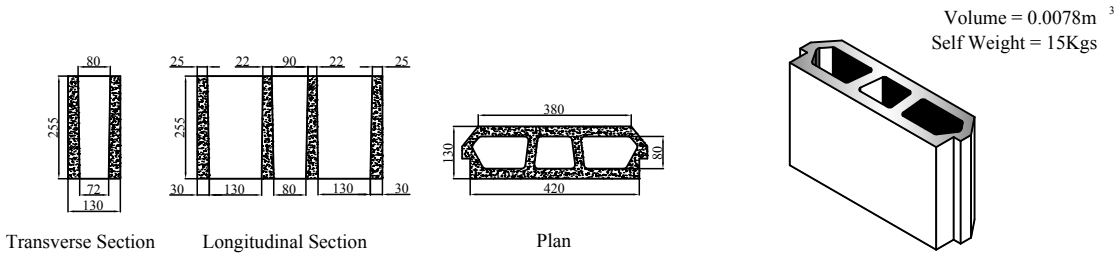

BLOCK FLOORING

DIMENSIONS OF BLOCK FLOORING

DIMENSIONS IN MILLIMETRES FOR A TYPICAL 75MM (3 INCH) BLOCK

DIMENSIONS IN MILLIMETRES FOR A TYPICAL 130MM (5 INCH) BLOCK

DIMENSIONS IN MILLIMETRES FOR A TYPICAL 178MM (7 INCH) BLOCK

DIMENSIONS IN MILLIMETRES FOR A TYPICAL 228MM (9 INCH) BLOCK

DIMENSIONS IN MILLIMETRES FOR A TYPICAL 280MM (11 INCH) BLOCK

BALLUT BLOCKS SERVICES LTD.

WIED FILEP L/o NAXXAR - MALTA.

Tel: 21572666, 21573093, 21487738