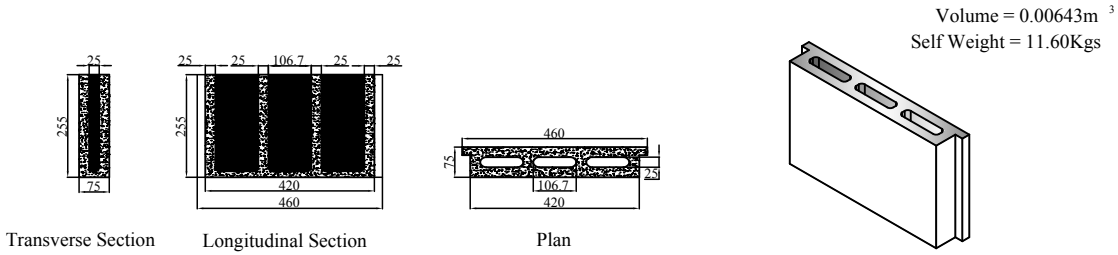

BLOCK FLOORING

DIMENSIONS OF BLOCK FLOORING

DIMENSIONS IN MILLIMETRES FOR A TYPICAL 75MM (3 INCH) BLOCK

DIMENSIONS IN MILLIMETRES FOR A TYPICAL 130MM (5 INCH) BLOCK

DIMENSIONS IN MILLIMETRES FOR A TYPICAL 178MM (7 INCH) BLOCK

DIMENSIONS IN MILLIMETRES FOR A TYPICAL 228MM (9 INCH) BLOCK

DIMENSIONS IN MILLIMETRES FOR A TYPICAL 280MM (11 INCH) BLOCK

BALLUT BLOCKS SERVICES LTD.

WIED FILEP L/o NAXXAR - MALTA.

Tel: 21572666, 21573093, 21487738