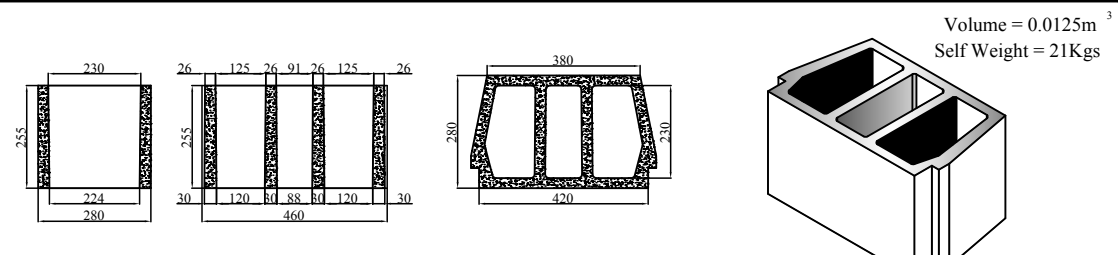

BLOCK FLOORING

DIMENSIONS OF BLOCK FLOORING

DIMENSIONS IN MILLIMETRES FOR A TYPICAL 75MM (3 INCH) BLOCK

DIMENSIONS IN MILLIMETRES FOR A TYPICAL 130MM (5 INCH) BLOCK

DIMENSIONS IN MILLIMETRES FOR A TYPICAL 178MM (7 INCH) BLOCK

DIMENSIONS IN MILLIMETRES FOR A TYPICAL 228MM (9 INCH) BLOCK

DIMENSIONS IN MILLIMETRES FOR A TYPICAL 280MM (11 INCH) BLOCK

BALLUT BLOCKS SERVICES LTD.

WIED FILEP L/o NAXXAR - MALTA.

Tel: 21572666, 21573093, 21487738