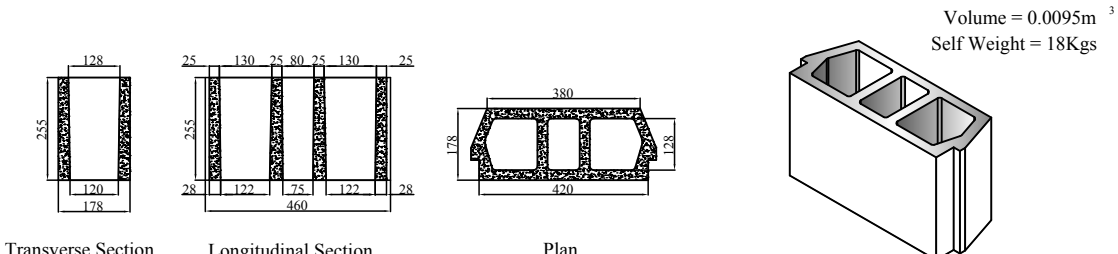

BLOCK FLOORING

DIMENSIONS OF BLOCK FLOORING

DIMENSIONS IN MILLIMETRES FOR A TYPICAL 75MM (3 INCH) BLOCK

DIMENSIONS IN MILLIMETRES FOR A TYPICAL 130MM (5 INCH) BLOCK

DIMENSIONS IN MILLIMETRES FOR A TYPICAL 178MM (7 INCH) BLOCK

DIMENSIONS IN MILLIMETRES FOR A TYPICAL 228MM (9 INCH) BLOCK

DIMENSIONS IN MILLIMETRES FOR A TYPICAL 280MM (11 INCH) BLOCK

BALLUT BLOCKS SERVICES LTD.

WIED FILEP L/o NAXXAR - MALTA.

Tel: 21572666, 21573093, 21487738