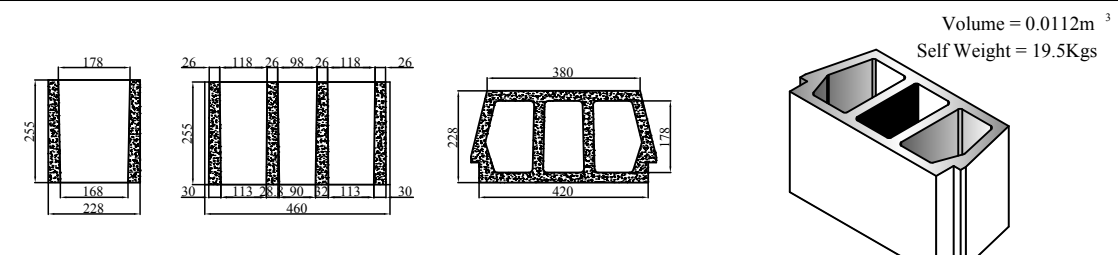

BLOCK FLOORING

DIMENSIONS OF BLOCK FLOORING

DIMENSIONS IN MILLIMETRES FOR A TYPICAL 75MM (3 INCH) BLOCK

DIMENSIONS IN MILLIMETRES FOR A TYPICAL 130MM (5 INCH) BLOCK

DIMENSIONS IN MILLIMETRES FOR A TYPICAL 178MM (7 INCH) BLOCK

DIMENSIONS IN MILLIMETRES FOR A TYPICAL 228MM (9 INCH) BLOCK

DIMENSIONS IN MILLIMETRES FOR A TYPICAL 280MM (11 INCH) BLOCK

BALLUT BLOCKS SERVICES LTD.

WIED FILEP L/o NAXXAR - MALTA.

Tel: 21572666, 21573093, 21487738